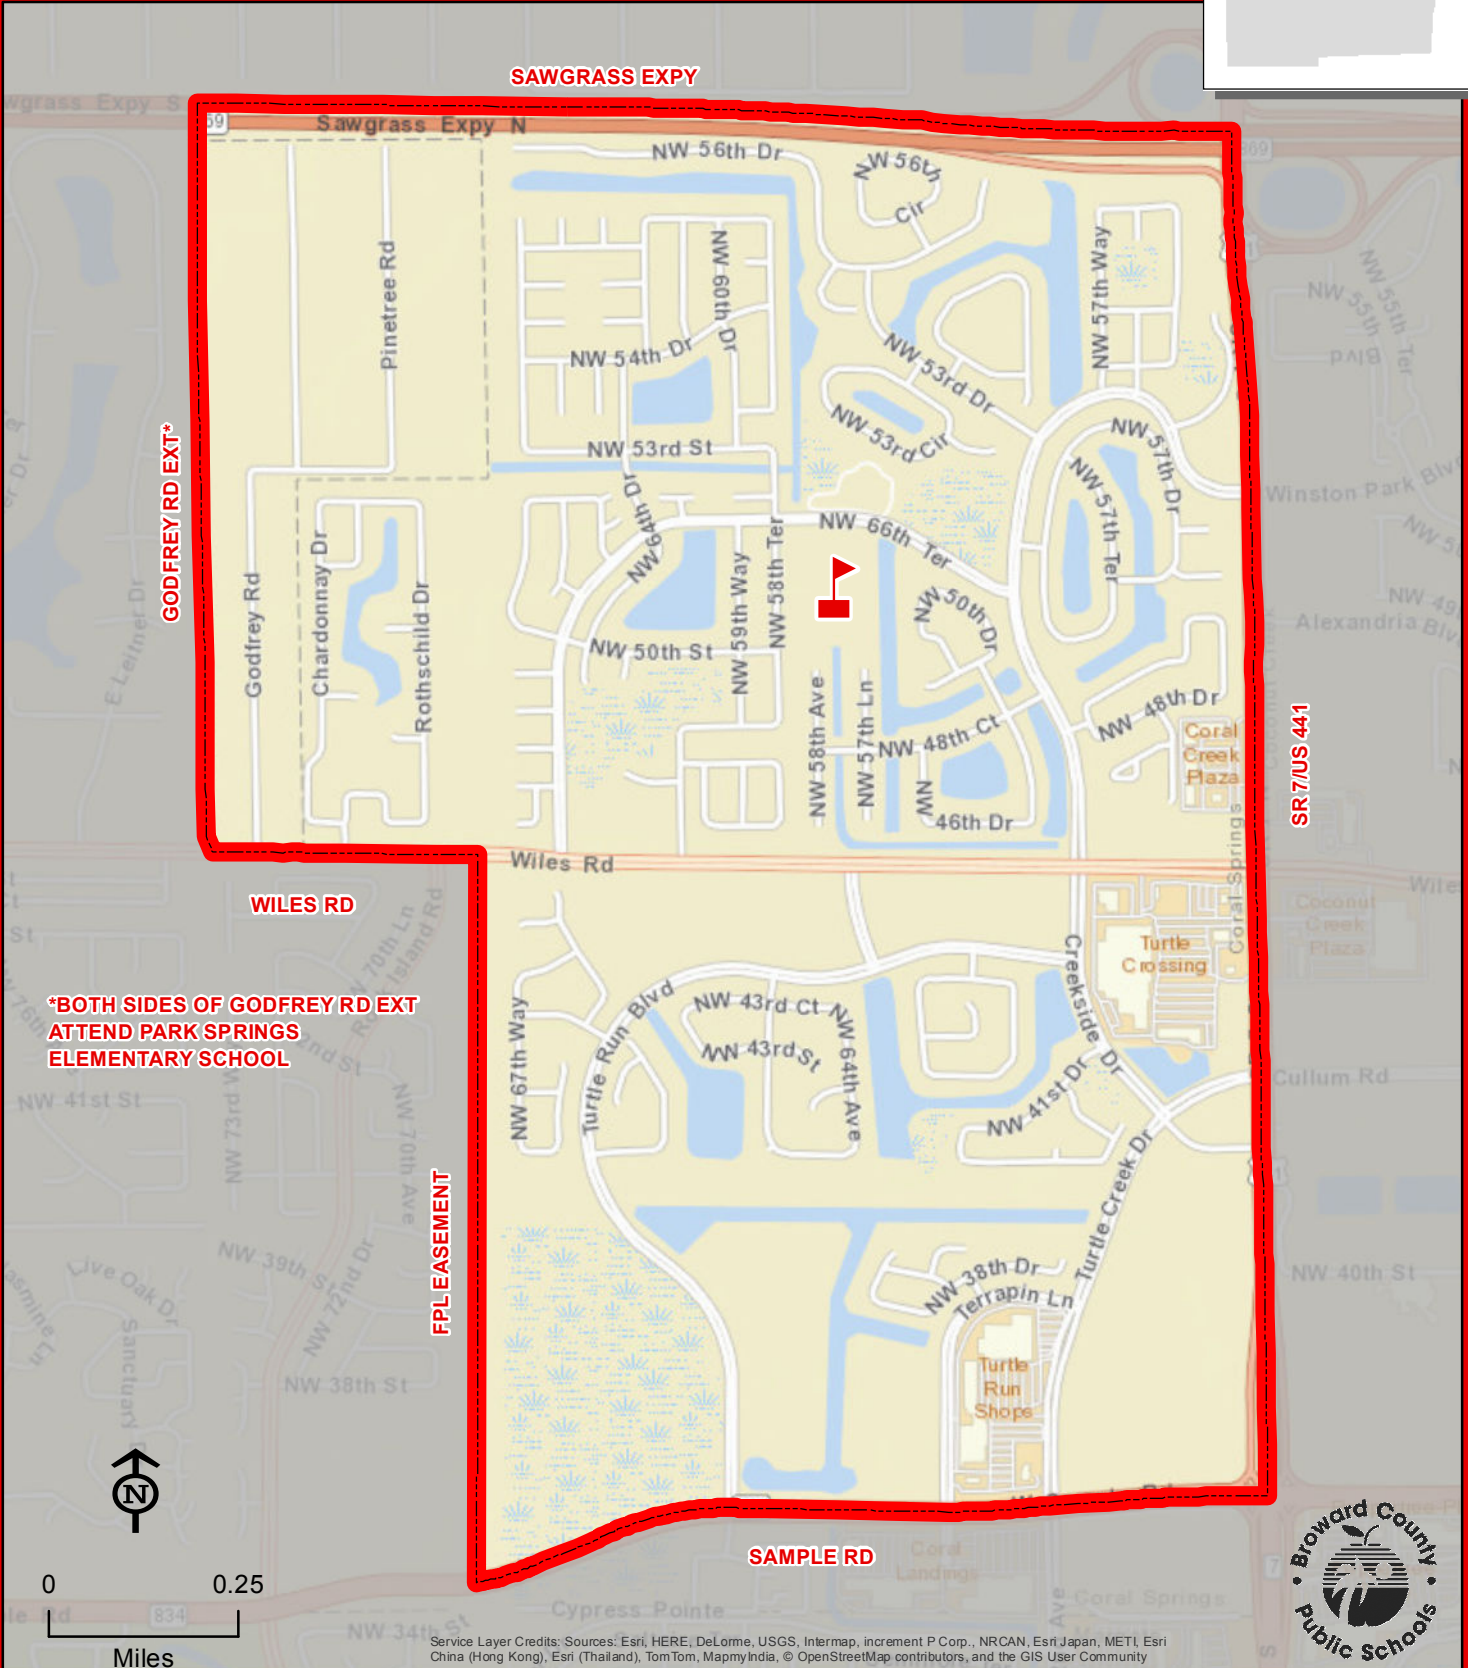

PARK SPRINGS ELEMENTARY SCHOOL

5800 NW 66 TERRACE
CORAL SPRINGS, FLORIDA 33067
754-322-7750

Innovative Program

THIS MAP IS FOR CONCEPTUAL PURPOSES ONLY AND SHOULD NOT BE USED FOR LEGAL BOUNDARY DETERMINATIONS

PARK SPRINGS